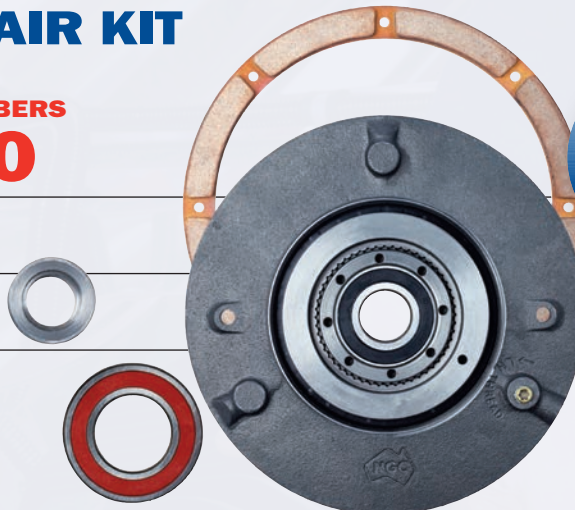

FAN CLUTCH REPAIR KIT

P MEMBERS
\$540

NON-MEMBERS
\$560

P MEMBERS
**SAVE
\$20**

- Designed and manufactured in Australia
- Long life

F35008TRP
Suits all 9.5" disc Horton HT/S clutches

TRUCK & TRAILER PARTS

TO ENQUIRE ABOUT A PART, FREECALL*
1800 TRPART (877 278)